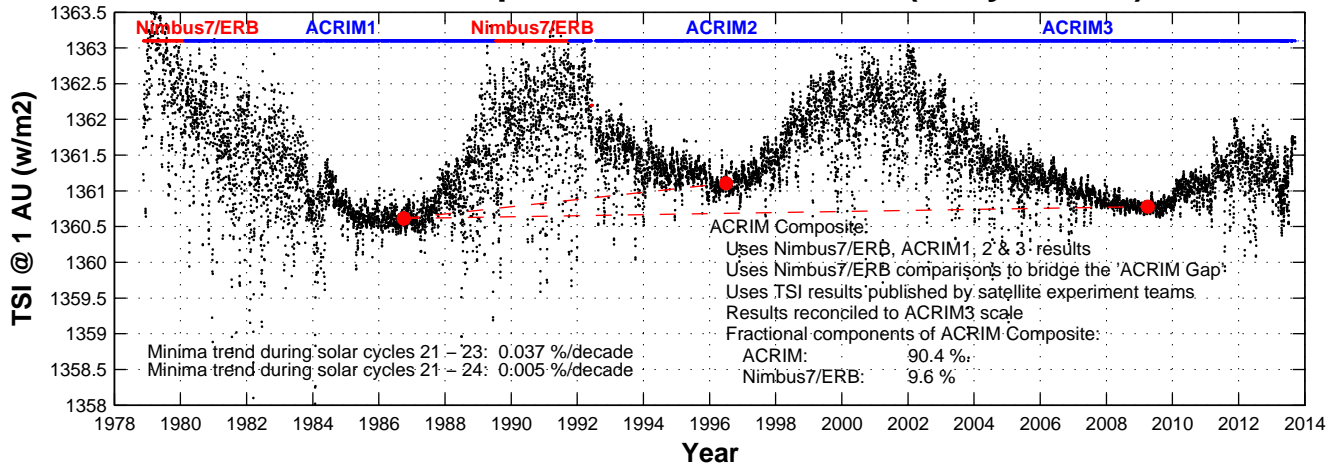

ACRIM Composite TSI Time Series (Daily Means)

Greenwich Sunspot Number