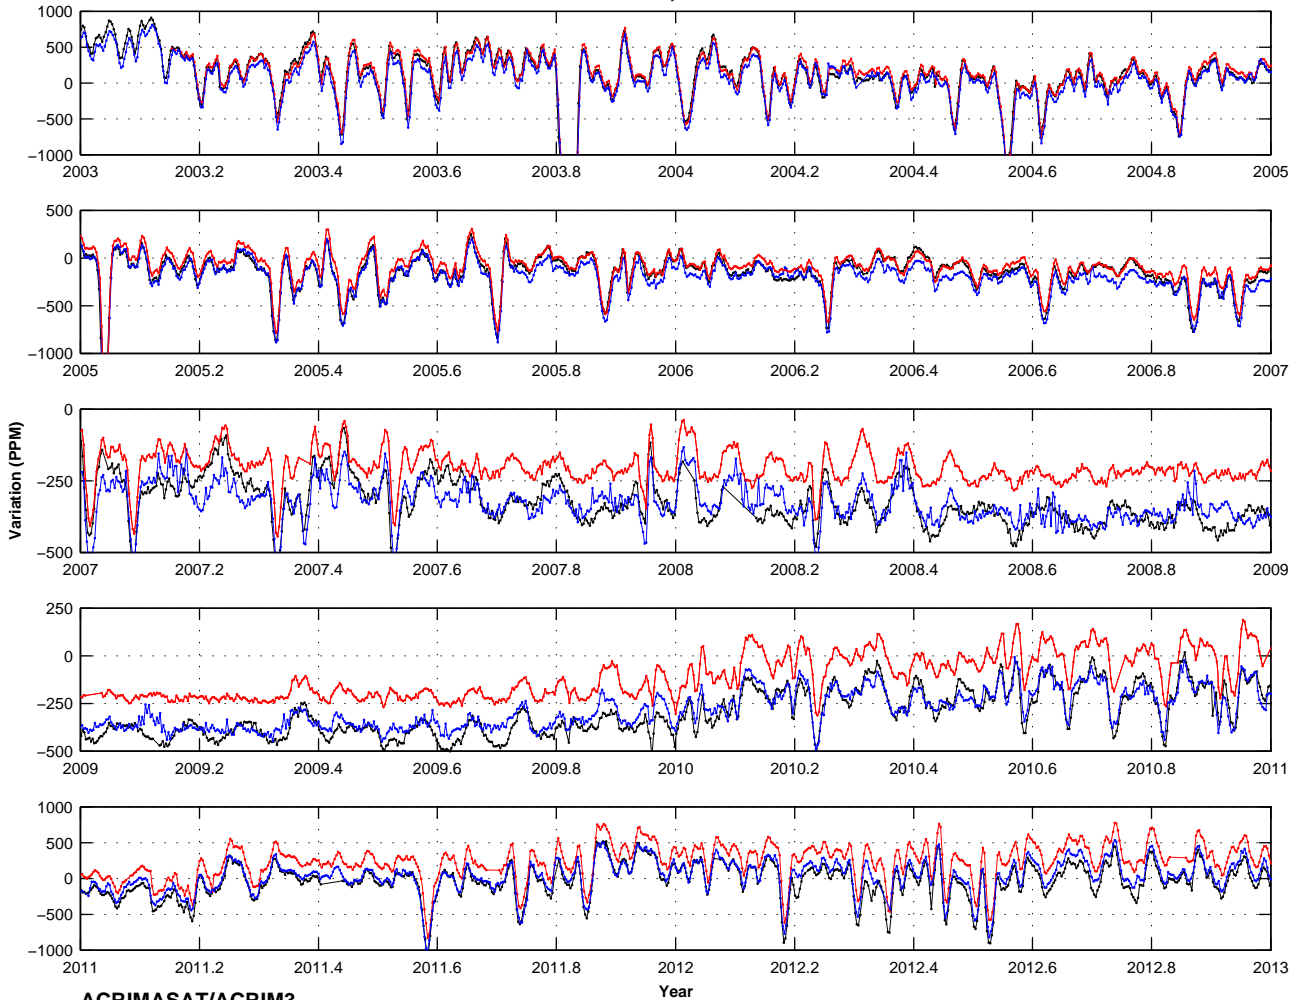

COMPARISON OF ACRIMSAT/ACRIM3, SOHO/VIRGO & SORCE/TIM RESULTS

ACRIMSAT/ACRIM3

SOHO/VIRGO

SORCE/TIM